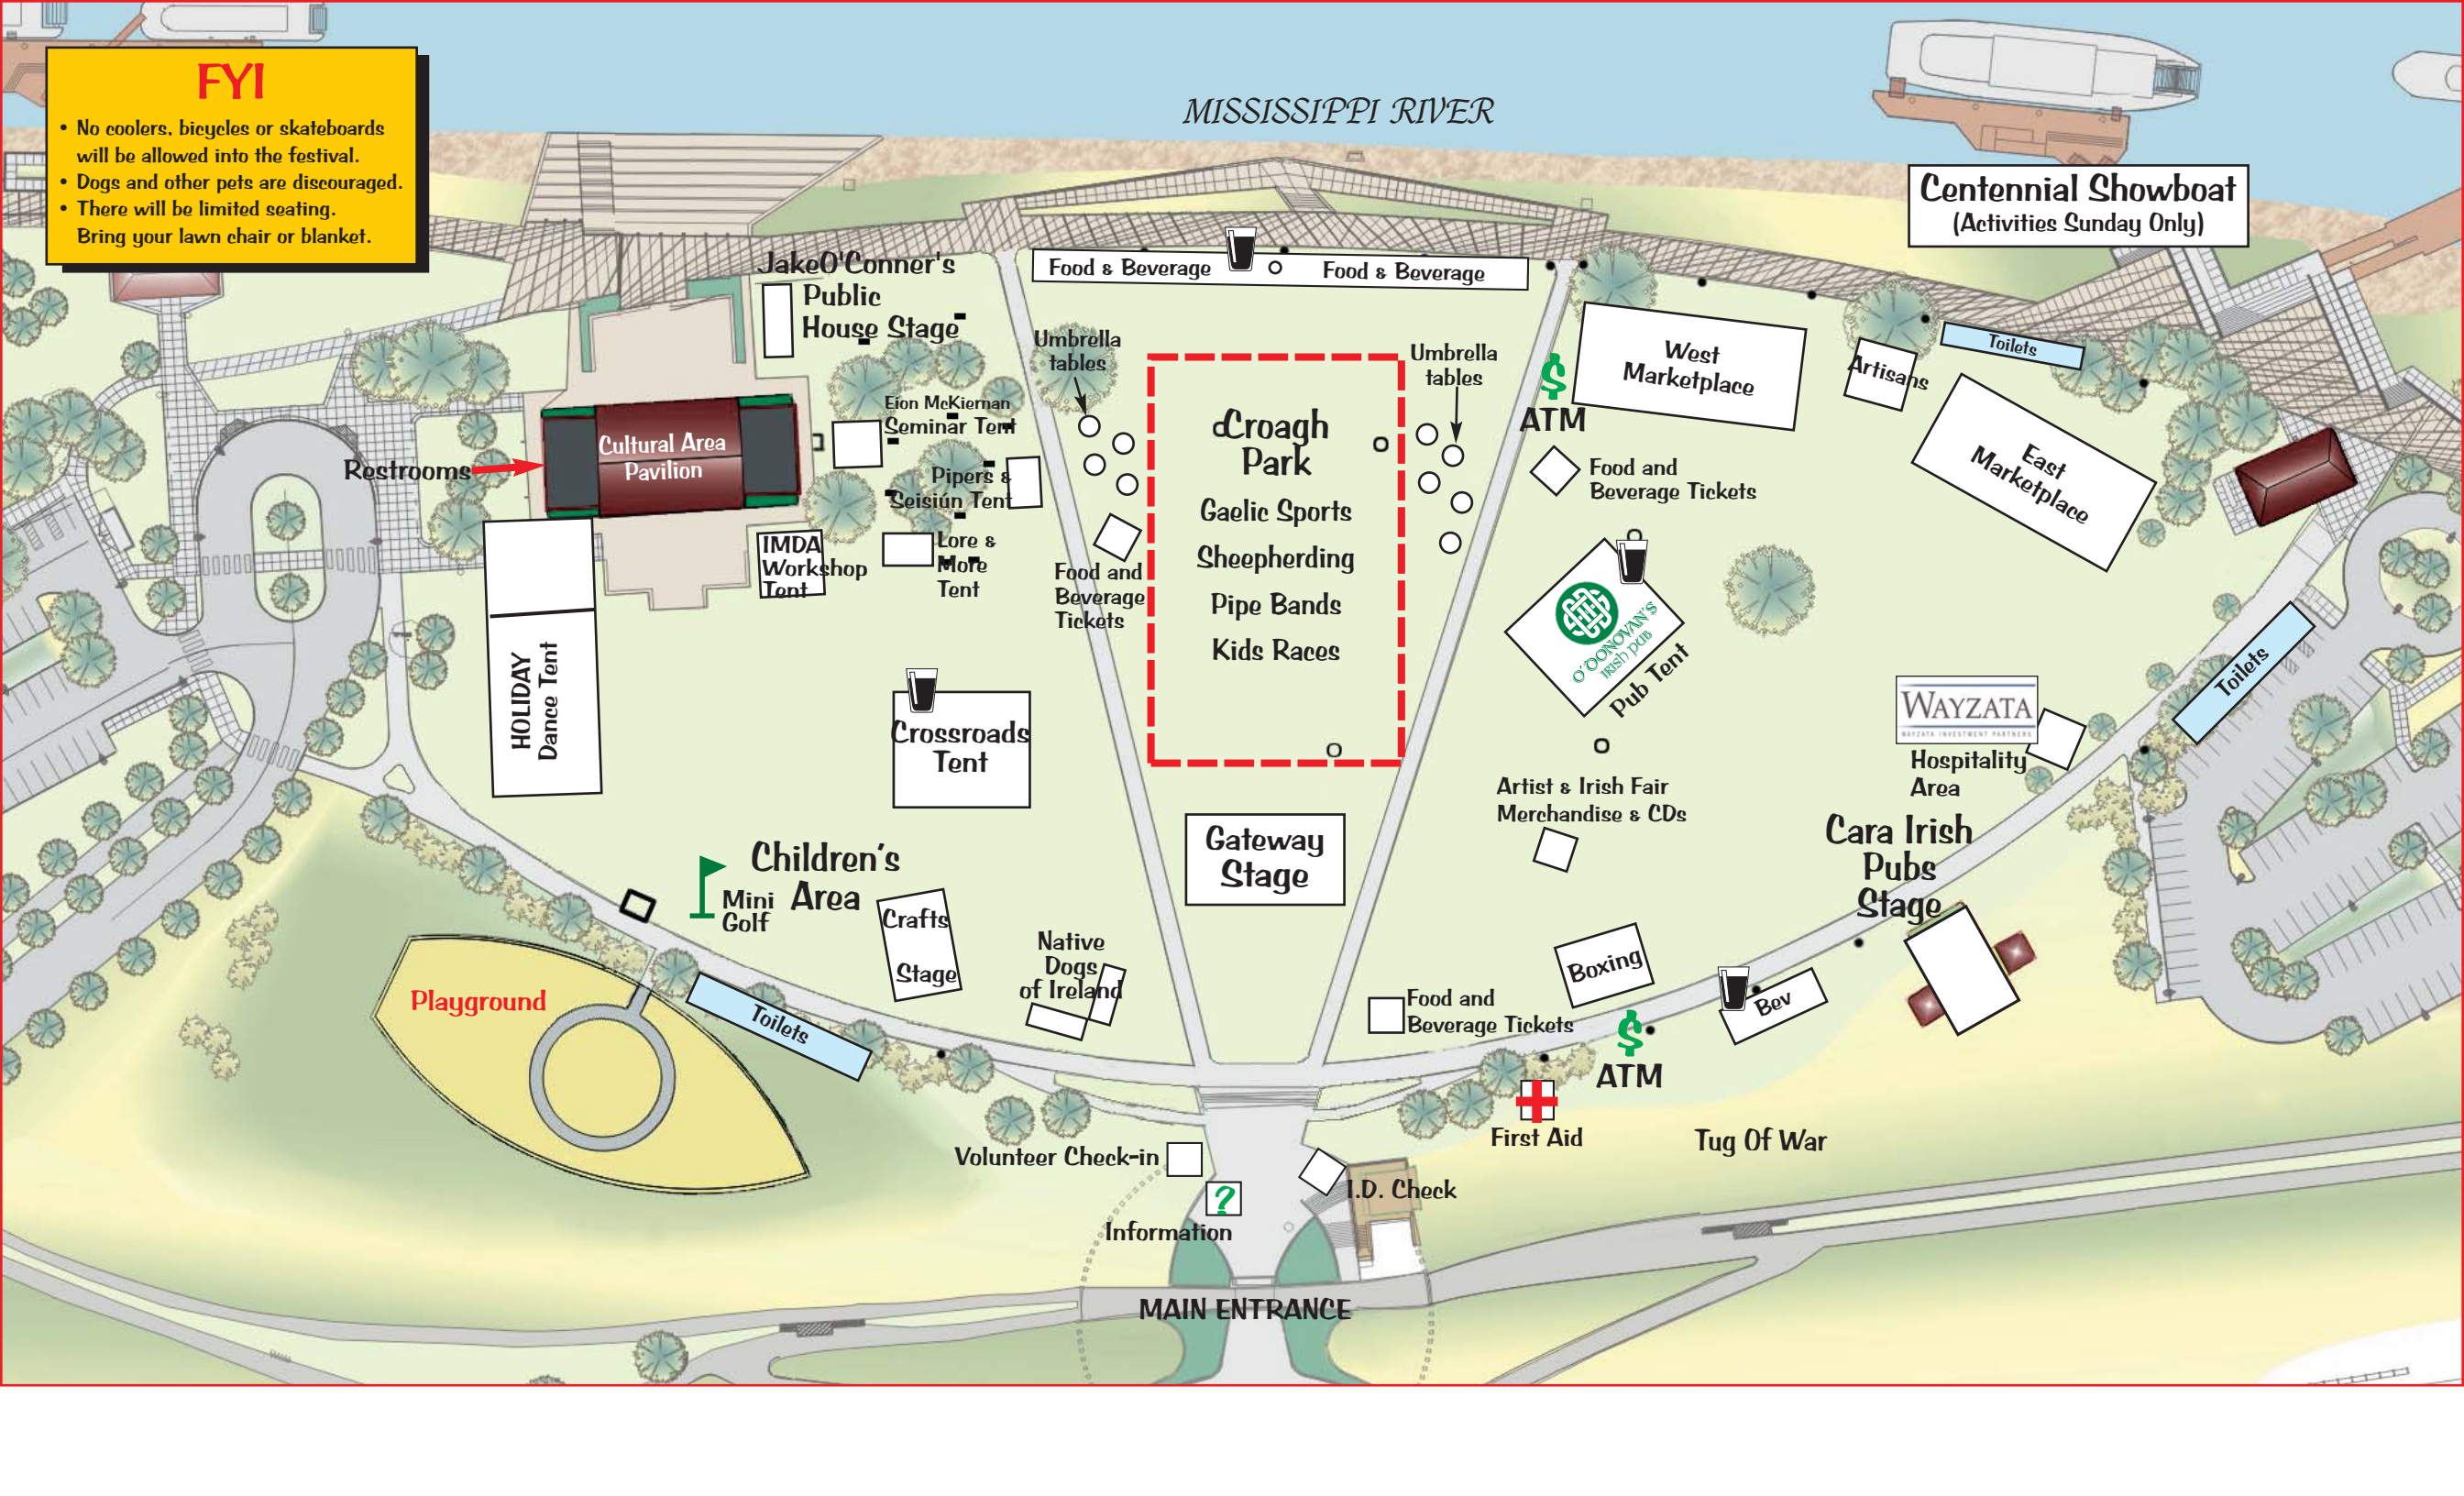

FYI

- No coolers, bicycles or skateboards will be allowed into the festival.
- Dogs and other pets are discouraged.
- There will be limited seating. Bring your lawn chair or blanket.

MISSISSIPPI RIVER

Centennial Showboat
(Activities Sunday Only)

Jake O'Conner's
Public House Stage

Food & Beverage

Umbrella tables

Croagh Park
Gaelic Sports
Shepherding
Pipe Bands
Kids Races

Umbrella tables

West Marketplace

Artisans

Toilets

East Marketplace

Restrooms

Cultural Area Pavilion

Eion McKiernan Seminar Tent

Pipers & Seisiún Tent

IMDA Workshop Tent

Lore & Mote Tent

Food and Beverage Tickets

Bev

Cara Irish
Pubs
Stage

Playground

Toilets

Volunteer Check-in

First Aid

Tug Of War

Information